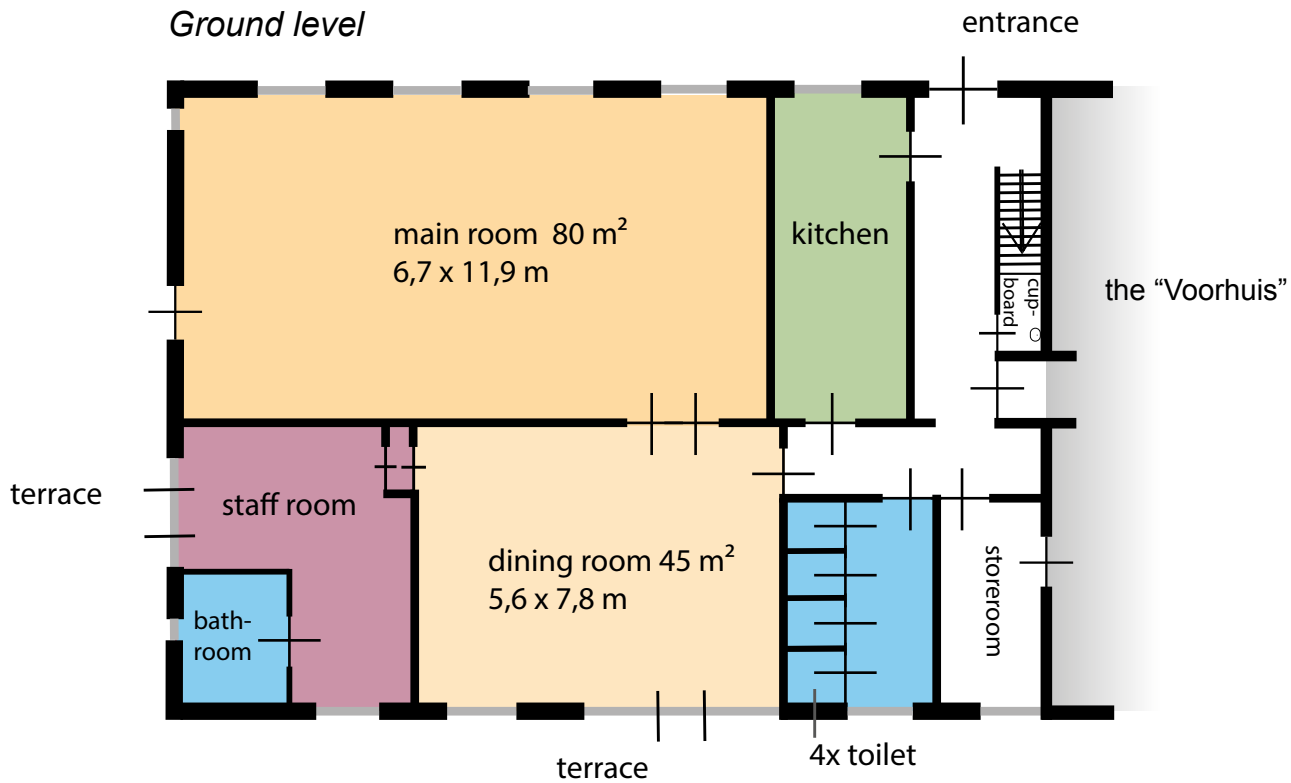

Information Building 1

Uffelterkerkweg

- P Parking
- B Management
- 0 the 'Voorhuis'
- 1 Building 1
- 2 Building 2
- 3 Building 3
- Z the 'Buitenzaal'

Ground plan and info Building 1

Ground level

- double-bed staff room with bathroom
- 4 toilets
- main room
- dining room
- full equipped kitchen

main room

terrace

Meeuwenveen Accommodaties

Meeuwenveenweg 1-3 | 7971 PK Havelte | info@meeuwenveen.nl | +31 521 341 289

dining room

First floor

= bedrooms

- single room (1)
- double bedroom (2 t/m 11)
- 4 toilets
- 4 showers
- 1 open shower room
- escape route