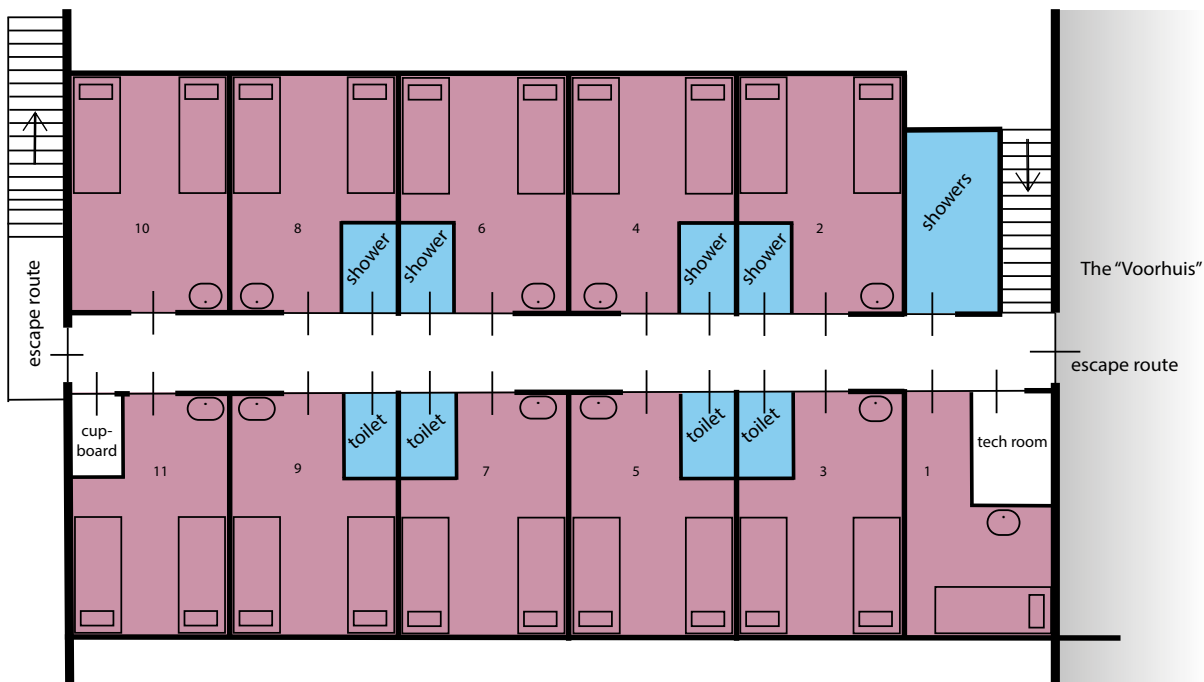

Information Building 1

Uffelterkerkweg

- P Parking
- B Management
- 0 the 'Voorhuis'
- 1 Building 1
- 2 Building 2
- 3 Building 3
- Z the 'Buitenzaal'

Ground plan and info Building 1

Ground level

- double-bed staff room with bathroom
- 4 toilets
- main room
- dining room
- full equipped kitchen

main room

terrace

Meeuwenveen Accommodaties

Meeuwenveenweg 1-3 | 7971 PK Havelte | info@meeuwenveen.nl | +31 521 341 289

dining room

First floor

= bedrooms

- single room (1)
- double bedroom (2 t/m 11)
- 4 toilets
- 4 showers
- 1 open shower room
- escape route