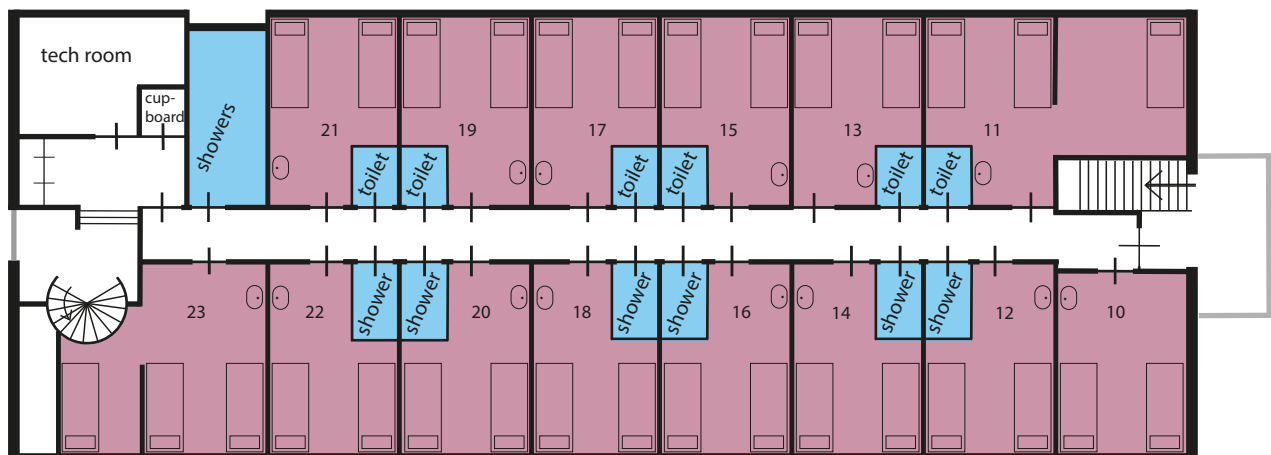

Information Building 2

- P Parking
- B Management
- 0 The 'Voorhuis'
- 1 Building 1
- 2 Building 2
- 3 Building 3
- Z The 'Buitenzaal'

Ground plan and information Building 2

- double-bed sitting room (1) with bathroom
- 2 and 4: double bedrooms
- triple room (3)
- single rooms (5)
- 3 toilets
- 1 disabled bathroom
- 1 toilet / shower
- 2 showers
- main room
- dining room
- storeroom
- fully equipped dining kitchen

entrance

main room

Meeuwenveen Accommodaties

Meeuwenveenweg 1-3 | 7971 PK Havelte | info@meeuwenveen.nl | +31 521 341 289

terrace

First floor

= bedrooms

- 12 double-bed rooms
- 2x triple room
- 6 toilets
- 6 showers
- open shower room