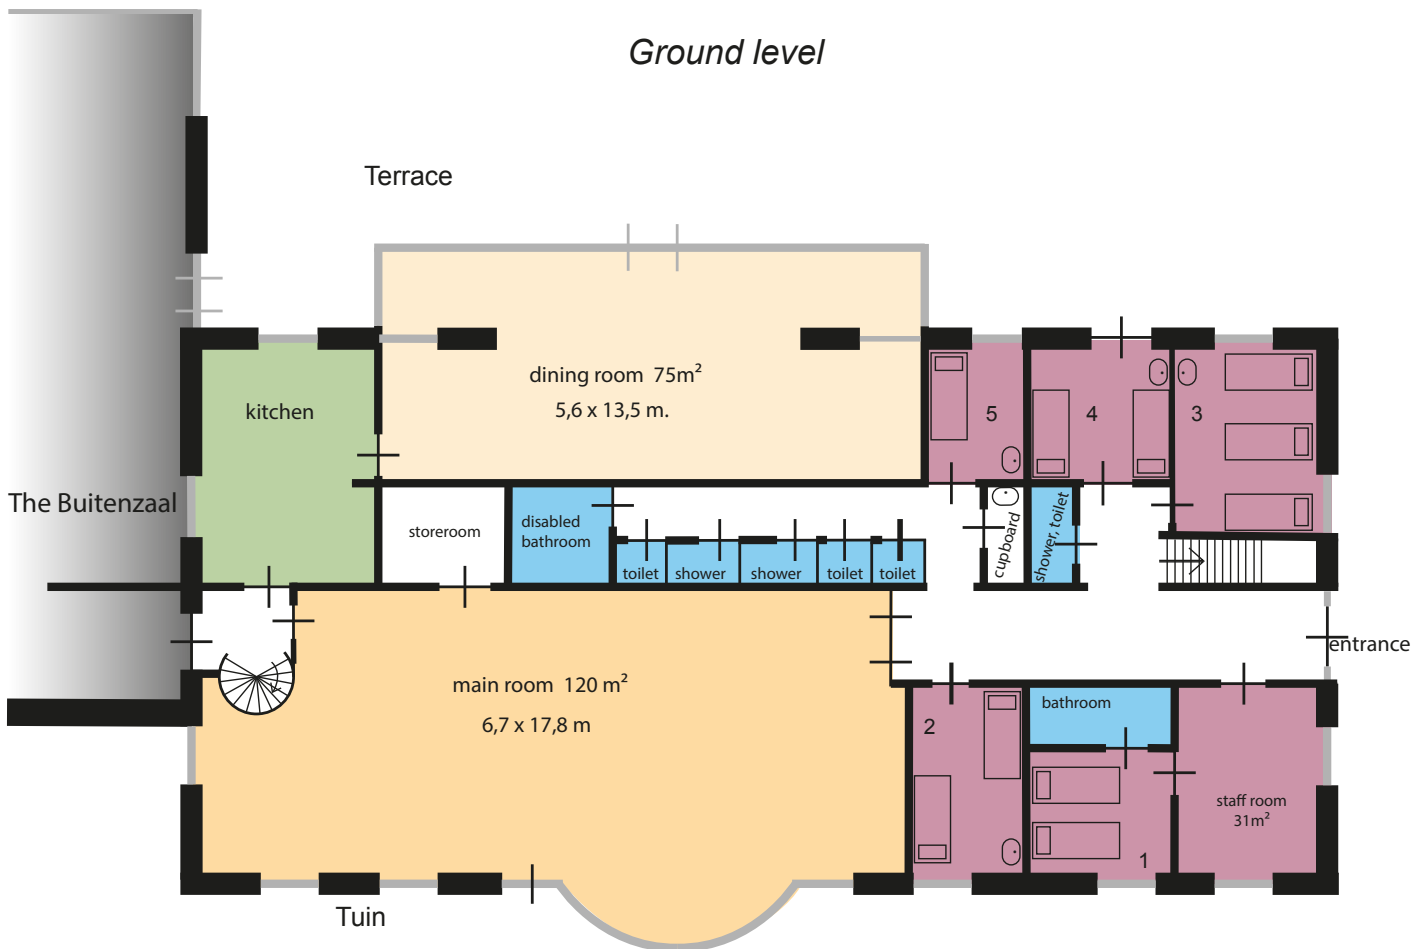

Information Building 2

- P Parking
- B Management
- 0 The 'Voorhuis'
- 1 Building 1
- 2 Building 2
- 3 Building 3
- Z The 'Buitenzaal'

Ground plan and information Building 2

- double-bed sitting room (1) with bathroom
- 2 and 4: double bedrooms
- triple room (3)
- single rooms (5)
- 3 toilets
- 1 disabled bathroom
- 1 toilet / shower
- 2 showers
- main room
- dining room
- storeroom
- fully equipped dining kitchen

entrance

main room

Meeuwenveen Accommodaties

Meeuwenveenweg 1-3 | 7971 PK Havelte | info@meeuwenveen.nl | +31 521 341 289

terrace

First floor

= bedrooms

- 12 double-bed rooms
- 2x triple room
- 6 toilets
- 6 showers
- open shower room